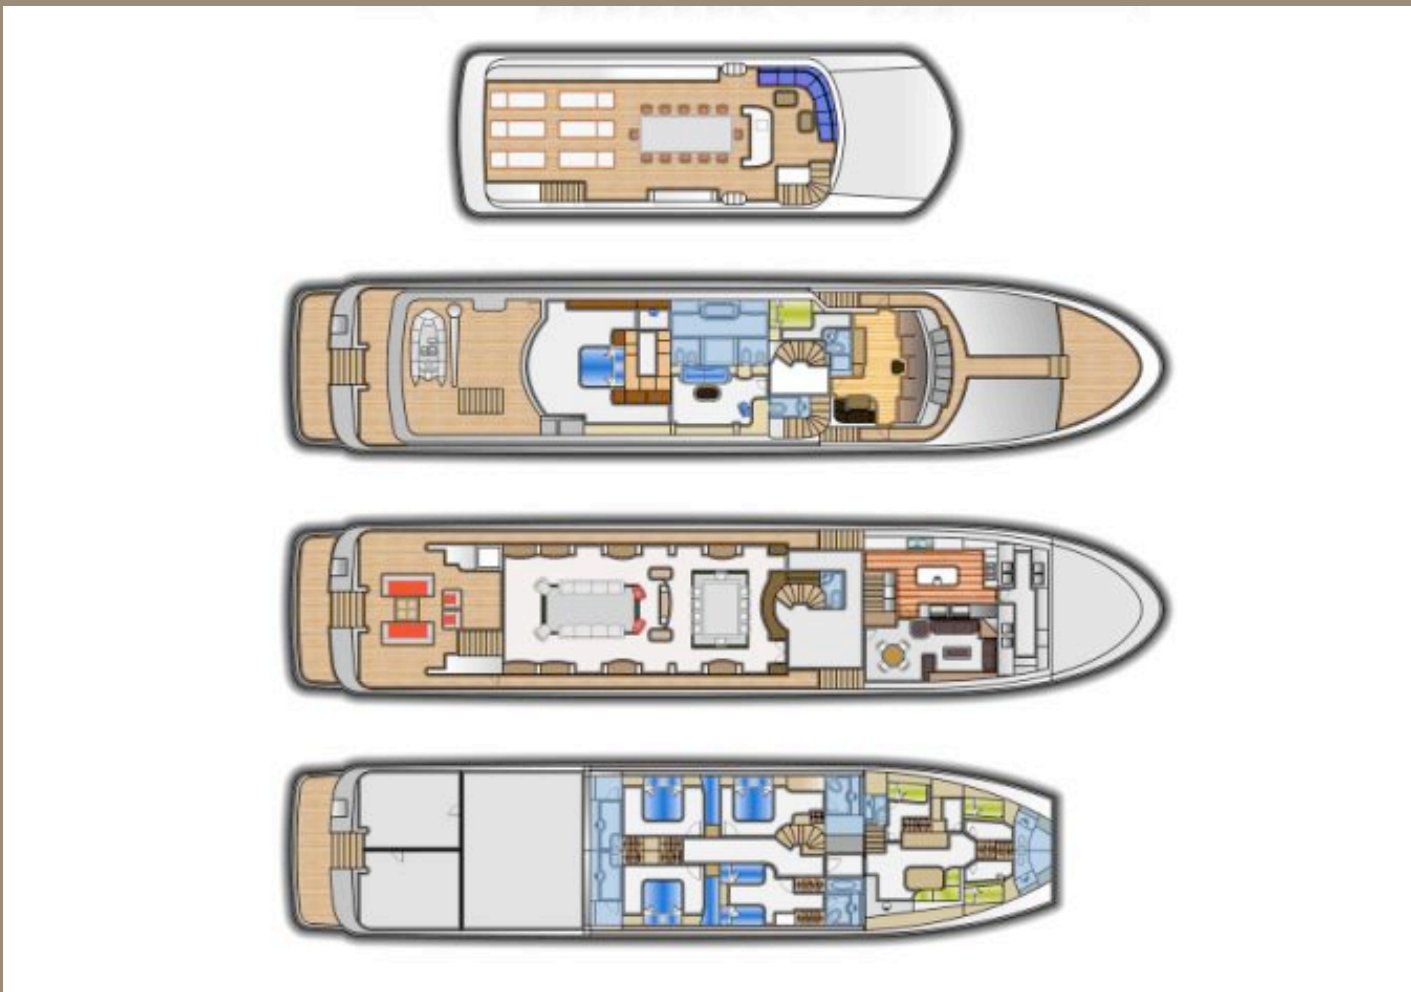

M/Y GOLDEN HORN – Layout

M/Y GOLDEN HORN – Specifications

Length	41,40m / 135'9"
Beam	8,00m / 26'2"
Draft	2,35m / 7'8"
Year built	2008
Builder	Dereli Yachts
Naval Architect	Fryco
Interior Designer	R.B. Dereli
Hull Construction	Steel
Hull Configuration	Displacement

Number of crew	Captain + 6 crew
Total guests, sleeping	10
Total guests, cruising	12
Total guests, in port	Please enquire
Number of cabins	5
Cabin Configuration	4 double & 1 twin

Guest accommodation
On upper deck: Owner's suite & study with private upper deck / Suite is equipped with king size bed, very large walk-in wardrobe with vanity desk and palatial en suite bathroom / Study is equipped with sofa, working desk and rise & flat screen / On lower deck: 3 double cabins with king size beds and 1 twin cabin, all equipped with wardrobes and en suite bathrooms with shower.

Tender & toys
Nautica 17'5.30 m with 190 Hp Volvo Penta stern jet drive for capacity of 12 persons / snorkelling equipment with wet suits in all sizes / water skiing equipment / wakeboards / towing gear

Audiovisual equipment
Plasma TV in main saloon, game room & owner's cabin / LCD TV in guest cabins / JAMO sound system and CD/DVD receiver in main saloon, game room & all cabins